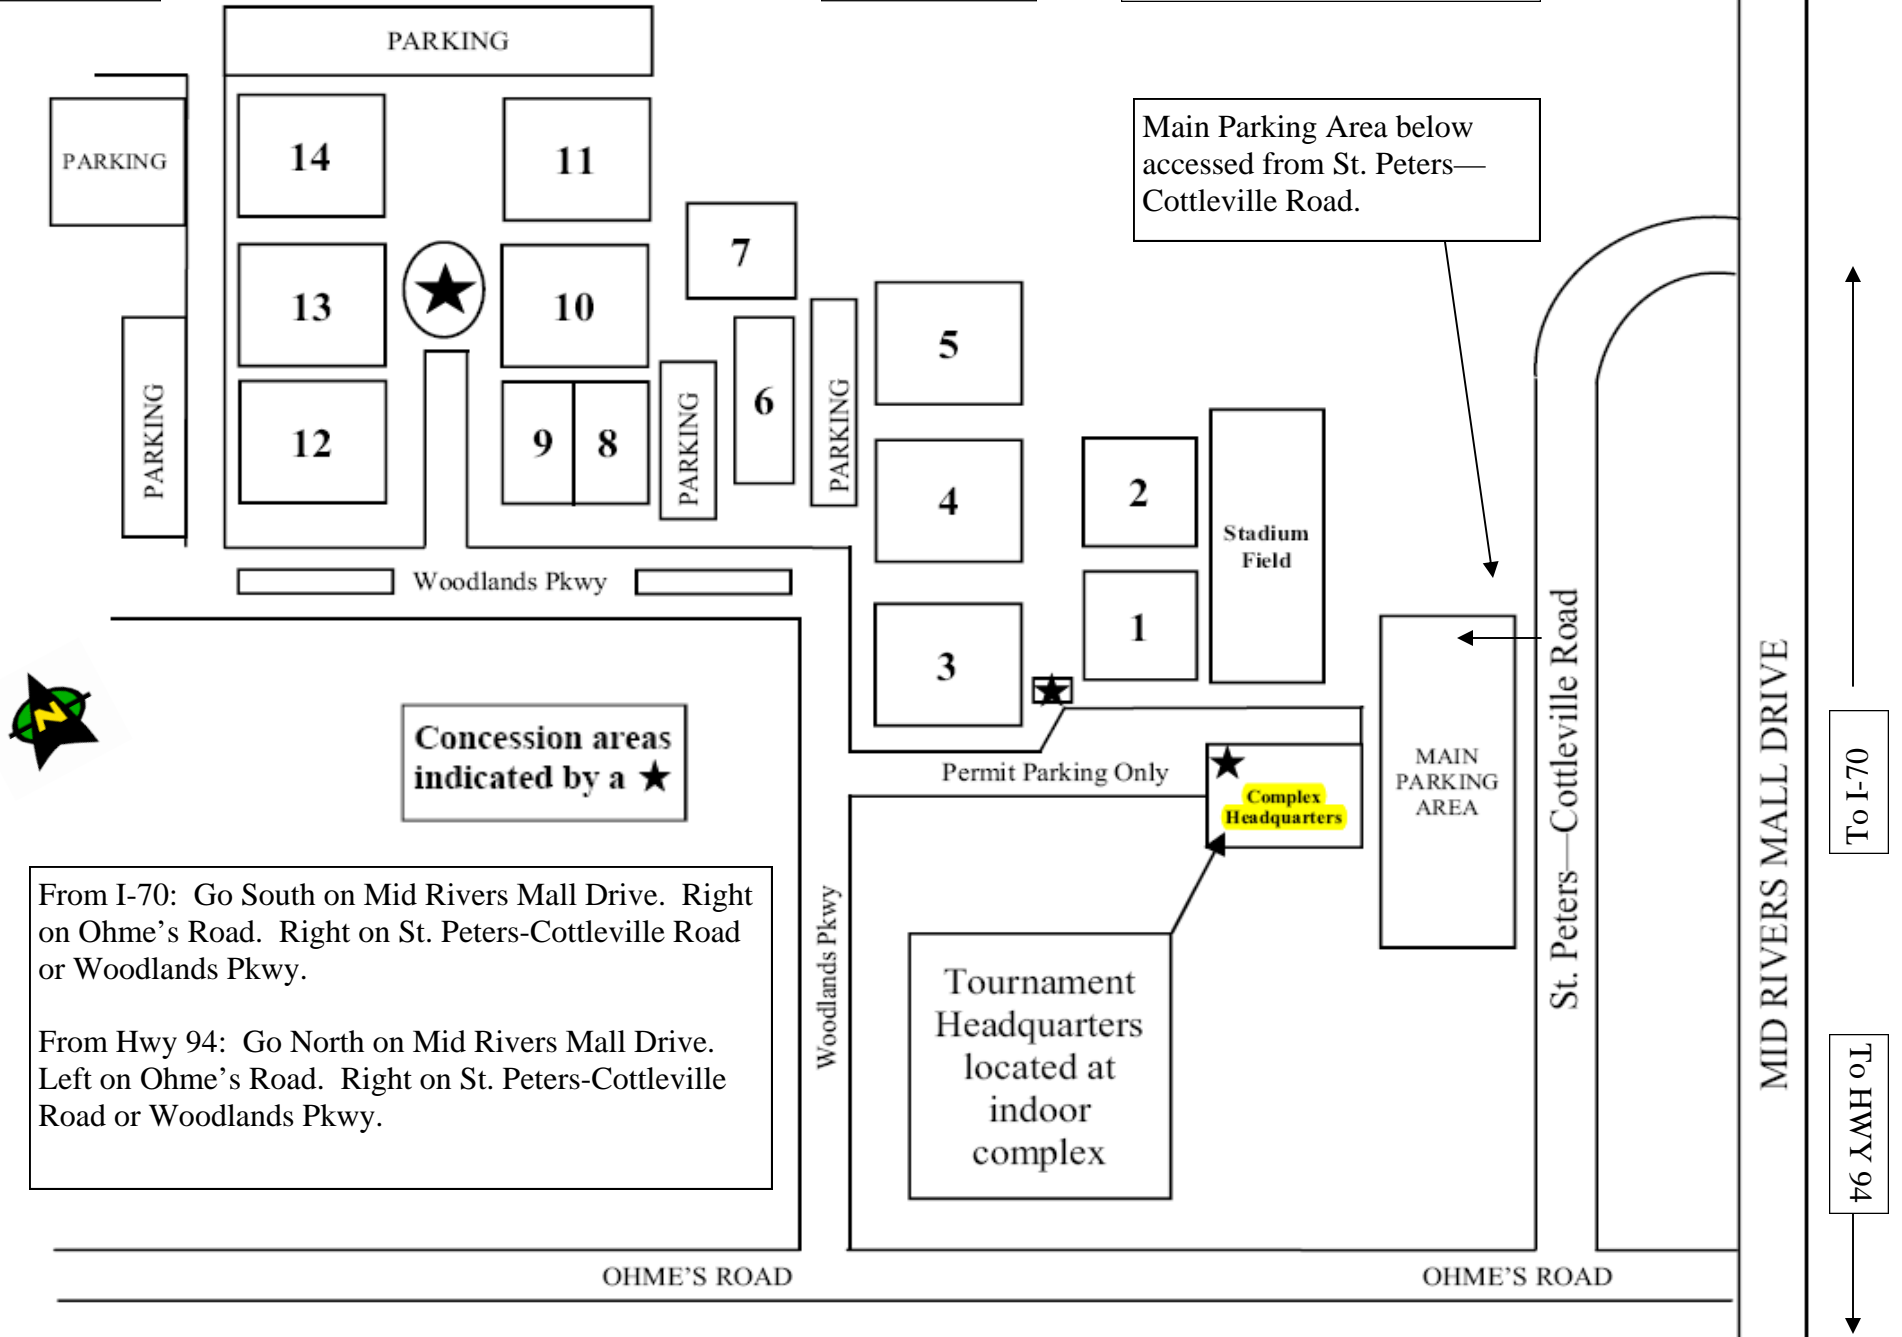

Tony Glavin 12th Annual Soccer Classic
May 1 - 3, 2009

Tony Glavin Soccer Complex
#2 Woodlands Parkway
636-939-5151

Concession areas indicated by a ★

From I-70: Go South on Mid Rivers Mall Drive. Right on Ohme's Road. Right on St. Peters-Cottleville Road or Woodlands Pkwy.

From Hwy 94: Go North on Mid Rivers Mall Drive. Left on Ohme's Road. Right on St. Peters-Cottleville Road or Woodlands Pkwy.

To I-70

To HWY 94